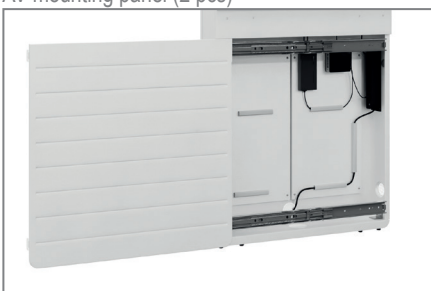

Accessories are protected inside the corpus